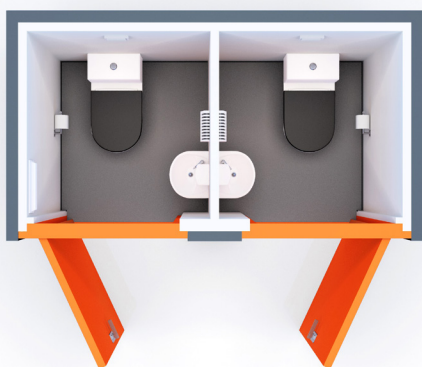

1+1 WC

For more information on the Vinco Sales Ltd 1+1 WC or to discuss your requirements please visit our website to find your local branch.

KEY FEATURES AT A GLANCE

New Build Steel Sheel	8ft x 4ft
Exterior Doors c/w Locks	2 No
Vinyl Flooring	
WC c/w Cisterns	2 No
Wash Hand Basins c/w Water Heater	2 No
Toilet Roll Holders	2 No
Can Be Connected To The Mains Or One Of Our Effluent Tanks	